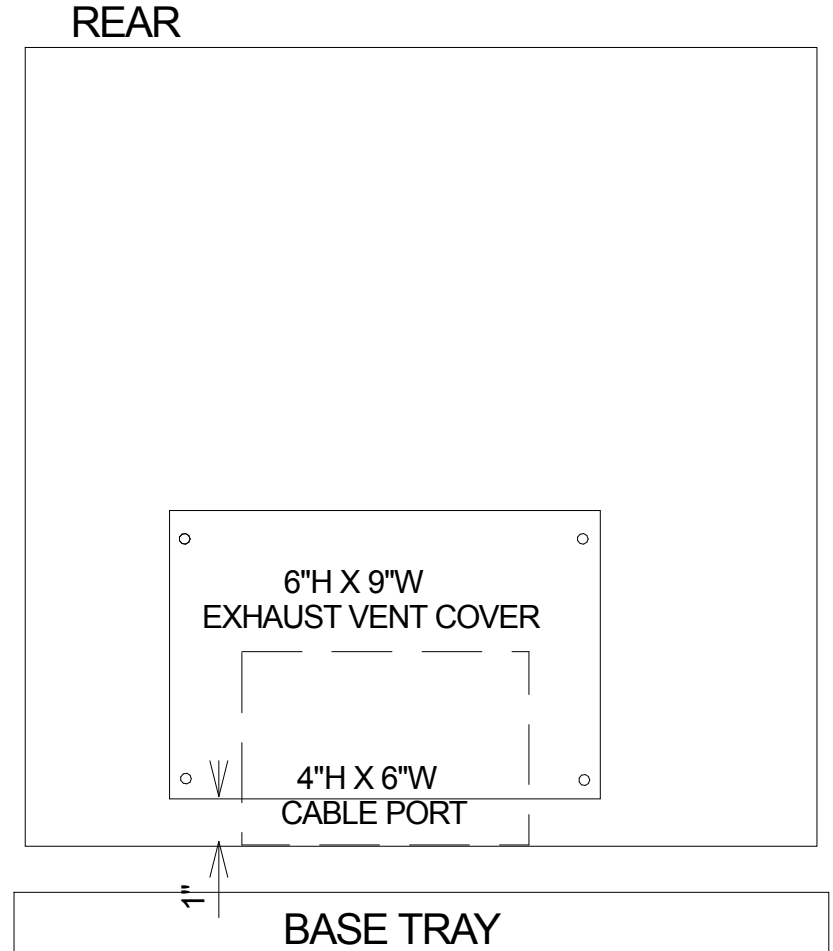

DS 121 - NEW STANDARD, REVISION B 5/07/01  
 BUILT TO ACCOMMODATE TOWER CPU UP TO 15"H X 8.5"W X 17"D

DEPTH - 21"

PLEASE APPROVE AND FAX BACK TO 417-736-9873

COMPANY NAME \_\_\_\_\_

APPROVED BY AS DRAWN \_\_\_\_\_