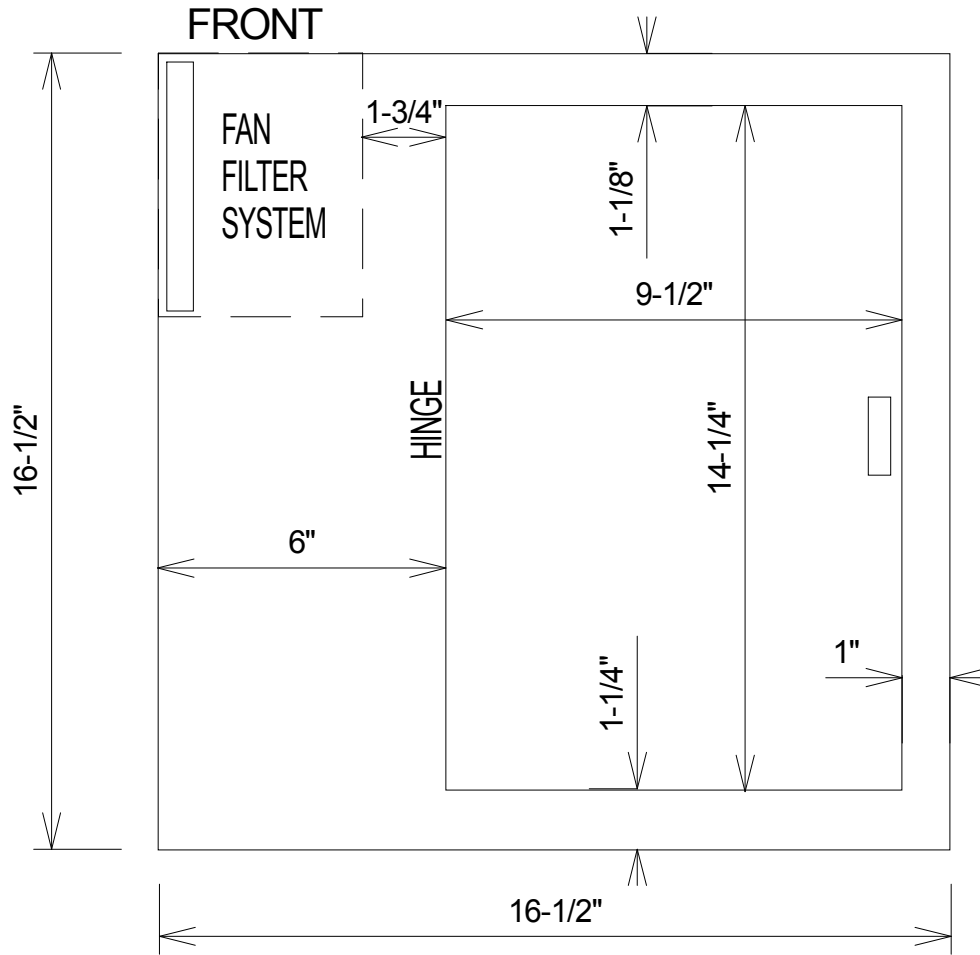

DS 121 - NEW STANDARD, REVISION B 5/07/01  
 BUILT TO ACCOMMODATE TOWER CPU UP TO 15"H X 8.5"W X 17"D

DEPTH - 21"

PLEASE APPROVE AND FAX BACK TO 417-736-9873

COMPANY NAME \_\_\_\_\_

APPROVED BY AS DRAWN \_\_\_\_\_